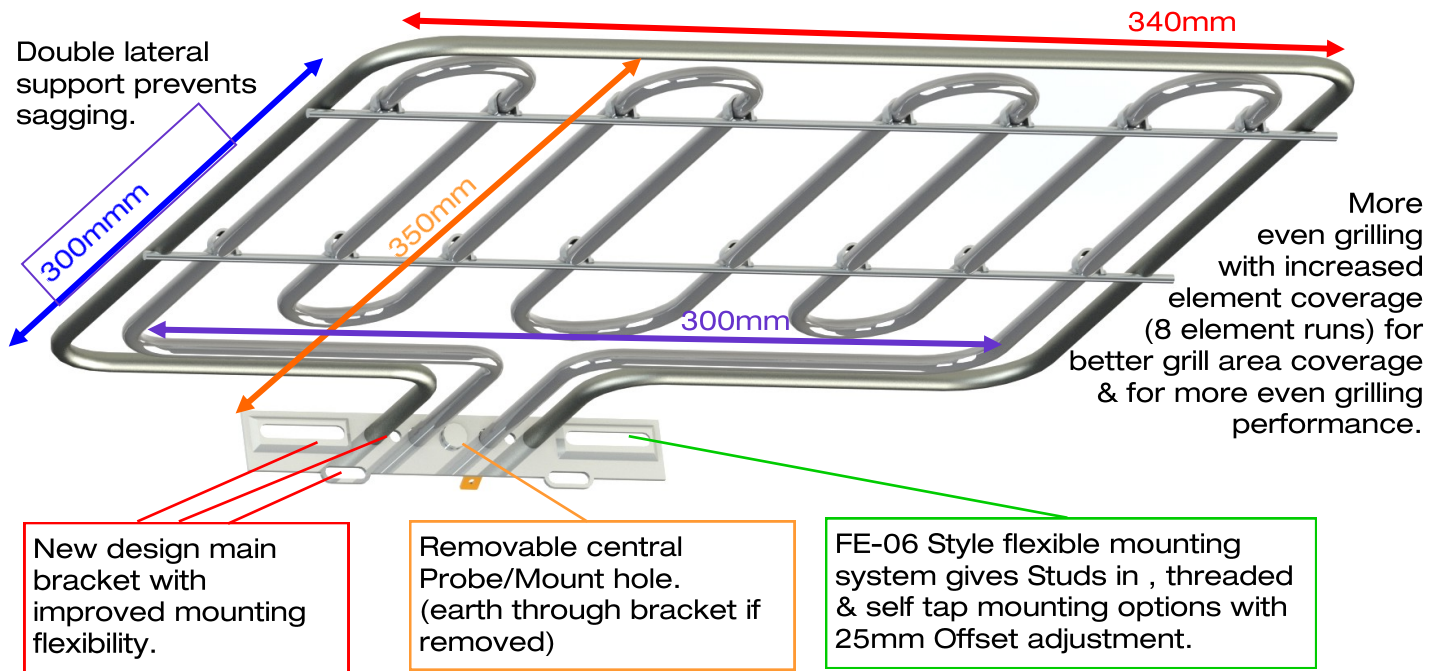

**Not content with just replacing**, the new grill design extends on Wilson elements fix on the spot advantages with the addition of improved performance for the end customer, with **enhanced grill plate coverage** that offers the user better cooking.

### Mounting

New design reversible hang support offers flexible mounting options - Fitting support bar or element with 25 & 15mm height/spread selection.

Part No.	Description	Grill Wattage	Outer Element Wattage
GRE-06	Universal Euro Grill Boost 2200W	1400W	800W
GRE-07	Universal Euro Grill Boost 2700W	1800W	900W
GRE-08	Universal Euro Grill Boost 3200W	2200W	1000W
GRE-16	Universal Euro Grill Only 1400W	1400W	N/A
GRE-17	Universal Euro Grill Only 1800W	1800W	N/A
GRE-18	Universal Euro Grill Only 2200W	2200W	N/A

May be used as a fit guide if un-scaled.