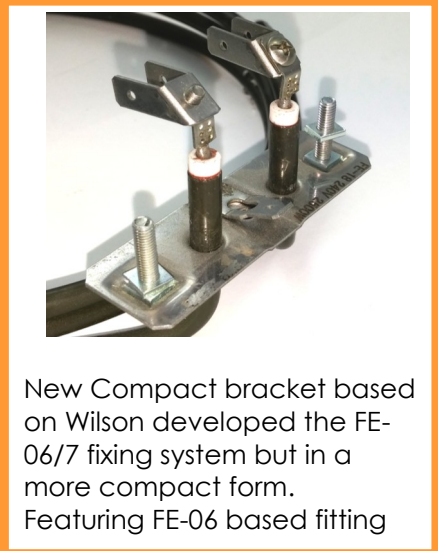

wilson elements
appliances made better

Wilson Elements -Tech Update

Now Available

In the next few months we will be rolling out an extensive range of new and improved designs with the focus being on allowing appliance service technicians to have the right part on hand more often.

Adjustable & changeable radial support Brackets for pin & screw type fixing.

New Universal models for European based fan oven elements with central bracket hole such as SMEG, Whirlpool and others.

FE-16	1800W	2 Turn New Euro Fan Oven Central hole
FE-17	2100W	2 Turn New Euro Fan Oven Central hole
FE-18	2500W	3 Turn New Euro Fan Oven Central hole

Wilson Elements is proud to be actively designing & improving products for the appliance service market. With this in mind we hope you find this new style "fit guide" tech update useful.

As always, any feedback on improvements in our designs are always welcome!

This sheet may be used as a fit guide if un scaled