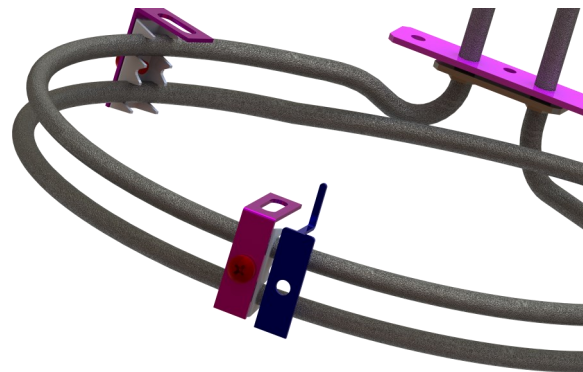

wilson elements
appliances made better

Tech Update: FE-04 Multi ELX Intro Special

As the only Australian company specifically designing Elements for appliance service, Wilson Elements is pleased to introduce our latest fan oven elements specifically tailored for Australian requirements. Fitting all Electrolux domestically produced fan oven elements using a 195mm Internal diameter design.

FE-04 ELX 195mm 2200w Uni Fan Oven Element

Colours for configuration illustration only

FE-04 2200W ELX Multi Fit 195mm

Alternative: 06009100379, 0122004574,
0122004541, 0122004575

One design alternative for all late model 195mm ID domestically produced fan oven elements in one easy to configure design as well as many European sourced fan oven elements.