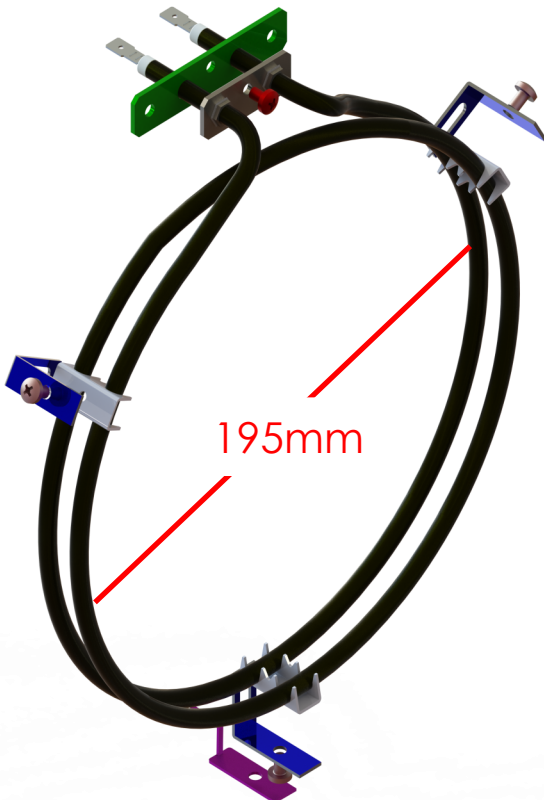

wilson elements
appliances made better

Tech Update: FE-04 Multi ELX Intro Special

As the only Australian company specifically designing Elements for appliance service, Wilson Elements is pleased to introduce our latest fan oven elements specifically tailored for Australian requirements. Fitting all Electrolux domestically produced fan oven elements using a 195mm Internal diameter design.

FE-04 ELX 195mm 2200w Uni Fan Oven Element

Colours for configuration illustration only

FE-04 2200W ELX Multi Fit 195mm

Alternative: 06009100379, 0122004574,
0122004541, 0122004575

One design alternative for all late model 195mm ID domestically produced fan oven elements in one easy to configure design as well as many European sourced fan oven elements.